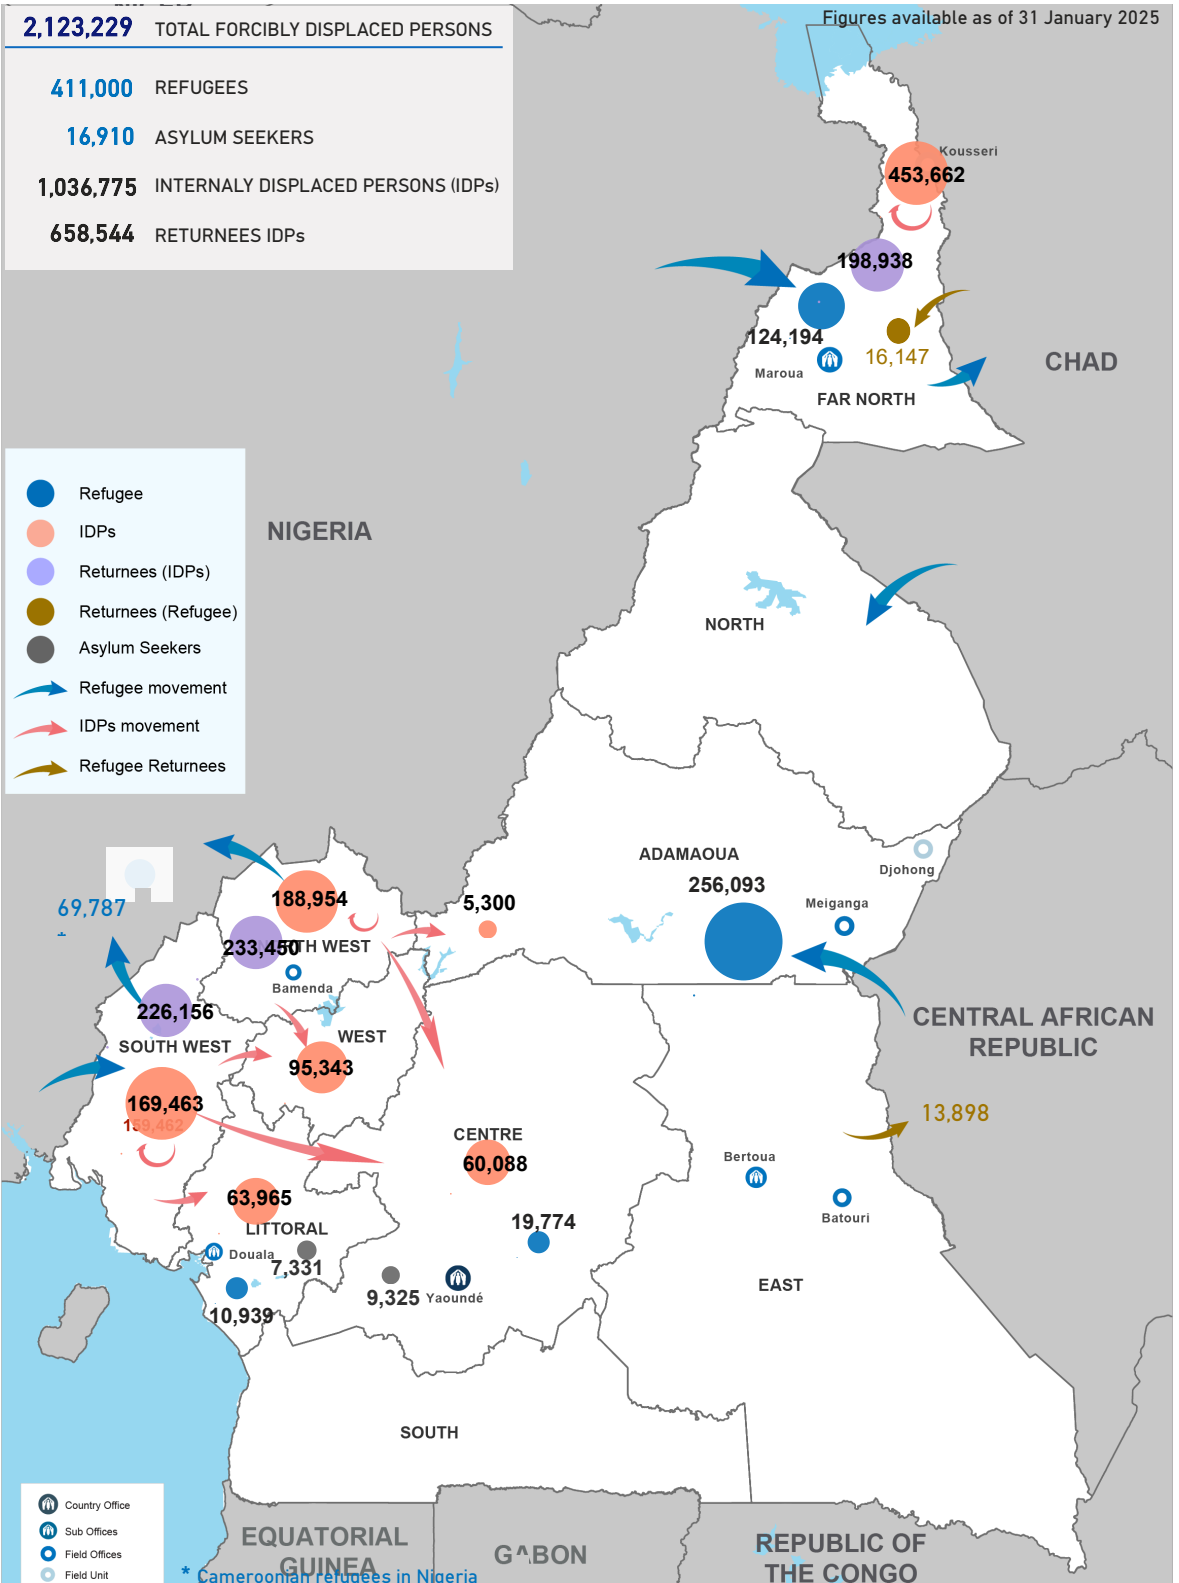

Figures available as of 31 January 2025

**2,123,229** TOTAL FORCIBLY DISPLACED PERSONS

**411,000** REFUGEES

**16,910** ASYLUM SEEKERS

**1,036,775** INTERNALLY DISPLACED PERSONS (IDPs)

**658,544** RETURNEES IDPs

\* Cameroonian refugees in Nigeria